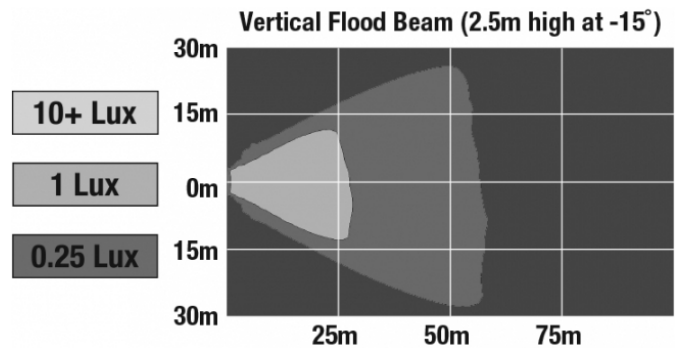

LED Work Lights - Model 771 XD

PRODUCT INFORMATION

Description	12-48V LED Work Light with Vertical Flood Beam Pattern
Height	180.34 mm / 7.1 in
Width	99.57 mm / 3.92 in
Depth	51.05 mm / 2.01 in
Shape	Oval
Outer Lens Material	Polycarbonate
Outer Lens Color	Clear
Housing Material	Polycarbonate
Housing Color	Black
Mounting Hardware Description	(x1) 5/16"-18 x 1.00" Mounting Bolt
Mounting Type	Universal Pedestal Mount
Minimum Operating Temperature	-40 °C / -40 °F
Maximum Operating Temperature	65 °C / 149 °F
Connector or Wiring	Integrated 2-Pin Deutsch Weather-Proof Socket (DT04-2P)
Mating Connector	2-Pin Deutsch Weather-Proof Plug (DT06-2S)
Product Weight	0.75 lbs / 0.34 kgs
Shipping Weight	6.65 lbs / 3.02 kgs

PHOTOMETRIC SPECIFICATIONS

Raw Lumen Output	900
Effective Lumen Output	700
Nominal LED Color Temperature	5000 K
Beam Pattern(s)	Forward Lighting - Flood (Vertical)

APPLICATIONS

Print date: 2024-08-11

© 2024 J.W. Speaker Corporation • Germantown, WI U.S.A.
 www.jwspeaker.com • speaker@jwspeaker.com • 262.251.6660