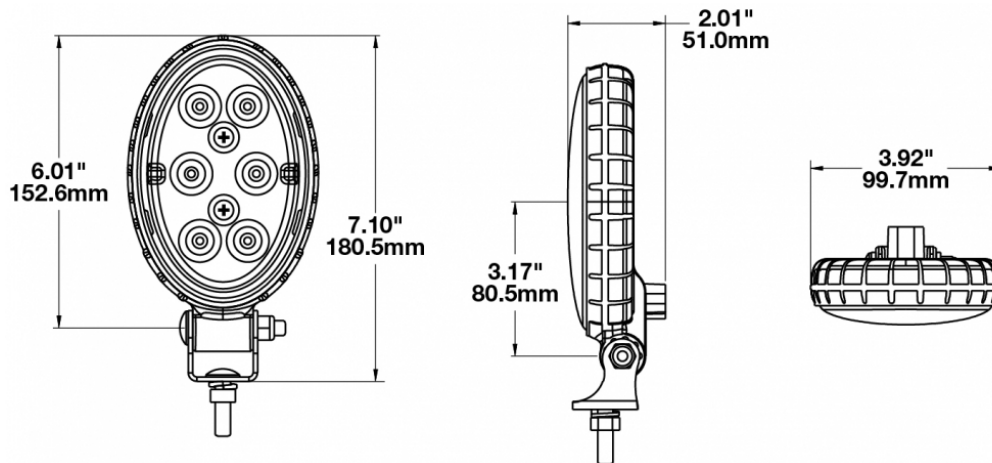

LED Work Lights - Model 771 XD

PRODUCT INFORMATION

Description	12-48V LED Work Light with Vertical Flood Beam Pattern
Height	180.34 mm / 7.1 in
Width	99.57 mm / 3.92 in
Depth	51.05 mm / 2.01 in
Shape	Oval
Outer Lens Material	Polycarbonate
Outer Lens Color	Clear
Housing Material	Polycarbonate
Housing Color	Black
Mounting Hardware Description	(x1) 5/16"-18 x 1.00" Mounting Bolt
Mounting Type	Universal Pedestal Mount
Minimum Operating Temperature	-40 °C / -40 °F
Maximum Operating Temperature	65 °C / 149 °F
Connector or Wiring	Integrated 2-Pin Deutsch Weather-Proof Socket (DT04-2P)
Mating Connector	2-Pin Deutsch Weather-Proof Plug (DT06-2S)
Product Weight	0.75 lbs / 0.34 kgs
Shipping Weight	6.65 lbs / 3.02 kgs

PRODUCT DIMENSIONS

ELECTRICAL SPECIFICATIONS

Input Voltage	12-48V DC
Operating Voltage	10-55V DC
Transient Spike Protection	330V Peak @ 1 HZ-100 Pulses
Red Wire	Positive
Black Wire	Negative
Current Draw	1.00A @ 12V DC 0.48A @ 24V DC 0.33A @ 36V DC 0.25A @ 48V DC

PHOTOMETRIC SPECIFICATIONS

Raw Lumen Output	900
Effective Lumen Output	700
Nominal LED Color Temperature	5000 K
Beam Pattern(s)	Forward Lighting - Flood (Vertical)

APPLICATIONS

Print date: 2024-08-11

© 2024 J.W. Speaker Corporation • Germantown, WI U.S.A.
 www.jwspeaker.com • speaker@jwspeaker.com • 262.251.6660